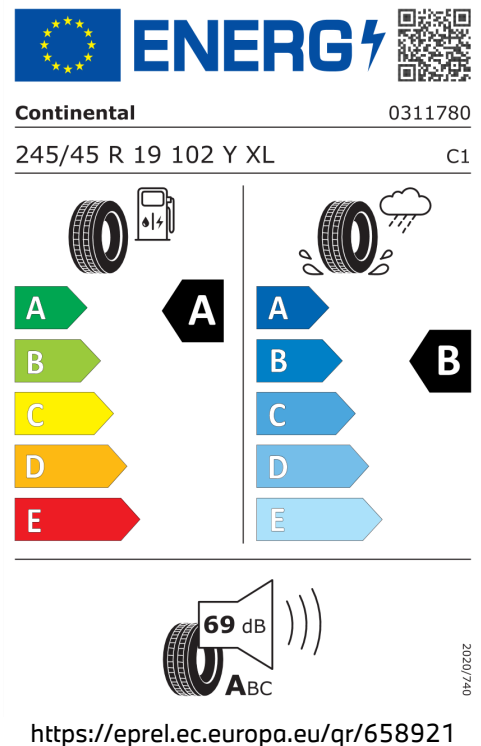

BMW ZK Motors Rzeszów

Dealer BMW