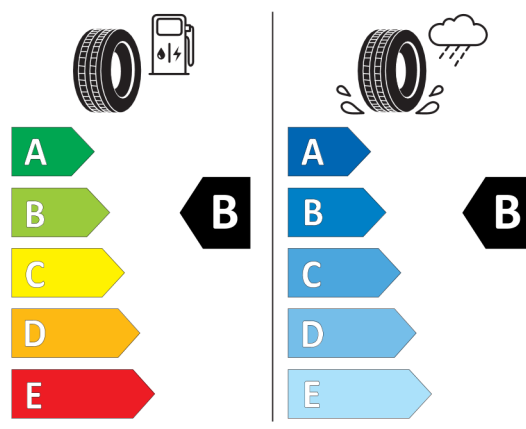

Bridgestone 382651

BRIDGESTONE 9830

255/35 R19 96 Y XL C1

2020/740

<https://eprel.ec.europa.eu/qr/382651>