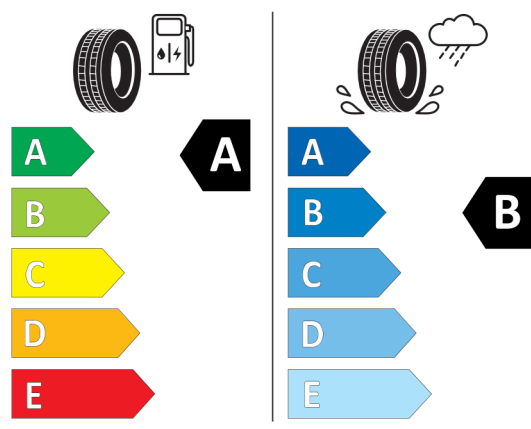

Michelin 445666

MICHELIN 651590

225/45R18 95 Y XL C1

2020/740

<https://eprel.ec.europa.eu/qr/445666>