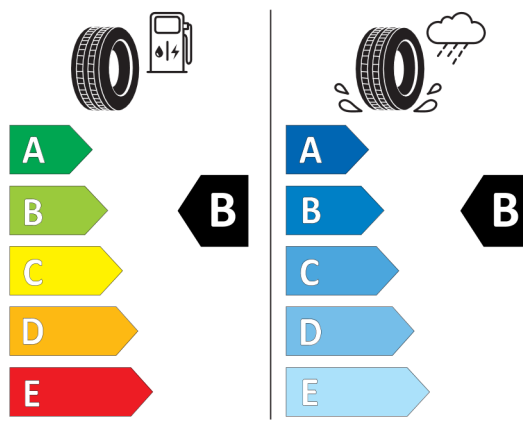

Bridgestone 382651

BRIDGESTONE 9830

255/35 R19 96 Y XL C1

2020/740

<https://eprel.ec.europa.eu/qr/382651>