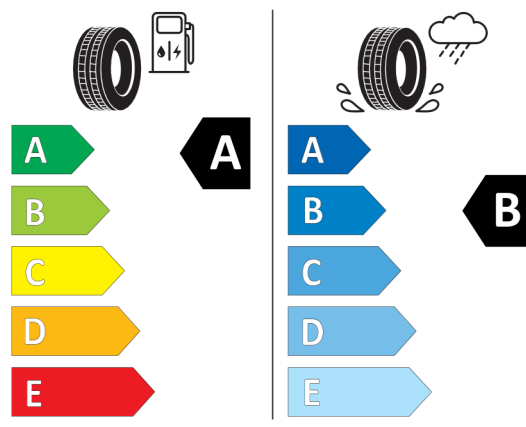

2020/740

<https://eprel.ec.europa.eu/qr/381385>

530990

GOODYEAR 577463

225/40R18 92 Y XL C1

2020/740

<https://eprel.ec.europa.eu/qr/530990>