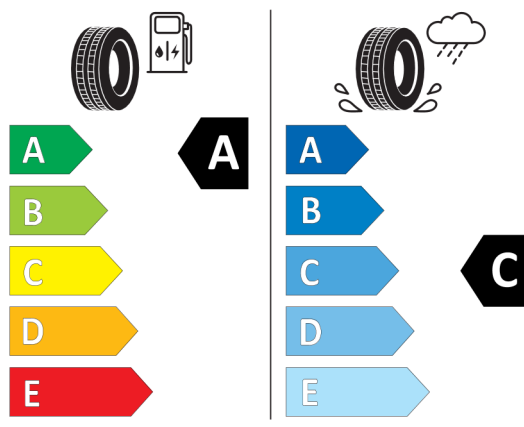

BRIDGESTONE 18968

225/60 R18 104 W XL C1

2020/740

<https://eprel.ec.europa.eu/qr/381942>

Bridgestone 381943

BRIDGESTONE 19744

225/60 R18 104 W XL C1

2020/740