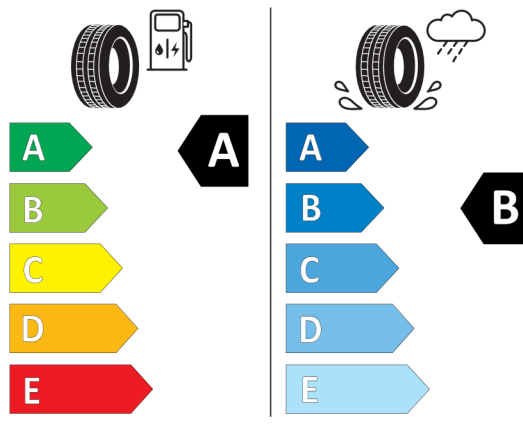

Goodyear 529942

GOODYEAR 546524

205/45R17 88 W XL C1

2020/740

<https://eprel.ec.europa.eu/qr/529942>