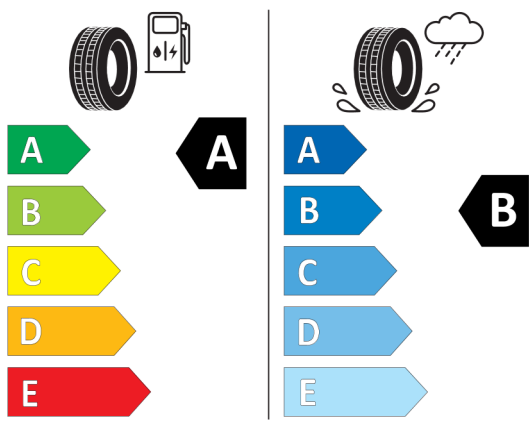

Pirelli 595910

PIRELLI 31458

205/45R17 88 W XL C1

2020/740

<https://eprel.ec.europa.eu/qr/595910>