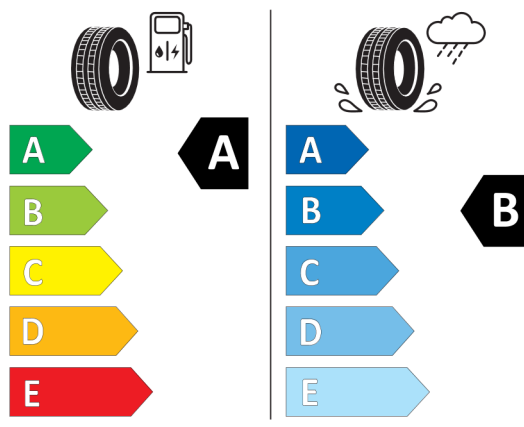

2020/740

<https://eprel.ec.europa.eu/qr/1213052>

Bridgestone 502670

Bridgestone 21906

275/35 R20 102 Y XL C1

2020/740

<https://eprel.ec.europa.eu/qr/502670>