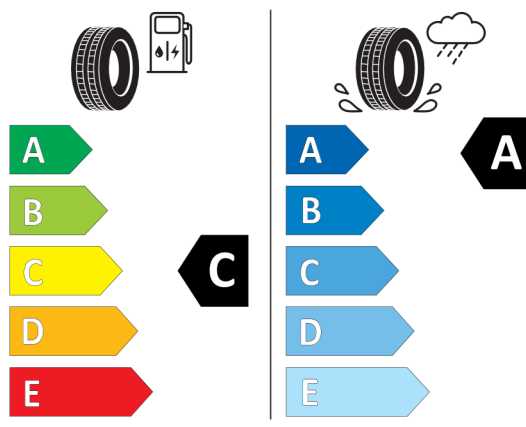

Goodyear 530041

GOODYEAR 547964

275/30R20 97 Y XL C1

2020/740

<https://eprel.ec.europa.eu/qr/530041>